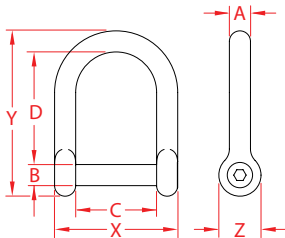

WIDE D SHACKLE WITH NO SNAG PIN

316 STAINLESS STEEL

Import

Precision
Cast

ITEM	A (size)	B	C	D	X (height)	Y (length)	Z (width)	WLL (lb)	WT (lb)	PACKAGING TYPE	EACH (qty)	INNER (qty)	CARTON (qty)	UPC
S0114-NS06	1/4"	0.24"	0.92"	1.31"	1.45"	1.89"	0.49"	750	0.07	POLYBAG	1	10	350	791506028758
S0114-NS08	5/16"	0.32"	1.11"	1.22"	1.73"	2.02"	0.60"	1,000	0.12	POLYBAG	1	10	150	791506028765
S0114-NS10	3/8"	0.40"	1.54"	2.14"	2.33"	3.12"	0.78"	1,200	0.32	POLYBAG	1	10	80	791506028772
S0114-NS12	1/2"	0.47"	1.89"	2.59"	2.92"	3.63"	0.94"	1,500	0.57	POLYBAG	1	1	50	791506028789

NOTE:
ALL DIMENSIONS ARE NOMINAL (+/- 3%) AND ARE SUBJECT TO CHANGE WITHOUT NOTICE.